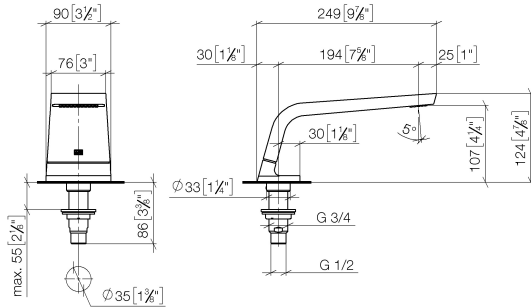

CL.1 Bath spout without diverter for deck mounting - Brushed Champagne (22kt Gold)

CL.1

13 612 705

- 200mm projection
- rectangular spray pattern with 55 individual jets
- height of mixer 125 mm
- height up to aerator 108 mm
- hole diameter 35 mm
- 1/2" connection
- max. flow 24.6 l/min at 3 bar flow pressure

	Brushed Champagne (22kt Gold)	13 612 705-46
	Chrome	13 612 705-00
	Brushed Platinum	13 612 705-06
	Dark Chrome	13 612 705-19
	Champagne (22kt Gold)	13 612 705-47
	Brushed Dark Platinum	13 612 705-99

13 612 705
mm [inches]

Flow rate chart

13 612 705
Parts for other
finishes can be found
here: [Chrome](#)

Spare parts list

No.	Item Number	Name	Quantity used	Delivery time
1	90 11 70 007 00-46	spout	1	30
2	09 31 11 099 90	pin	1	2
3	09 14 10 009 90	seal	1	2
4	09 30 01 117 90	connection	1	2
5	09 23 01 057 90	flow reducer	1	2
6	09 18 40 090 90	sleeve	1	2
7	04 23 10 004 03 90	fixing set	1	2