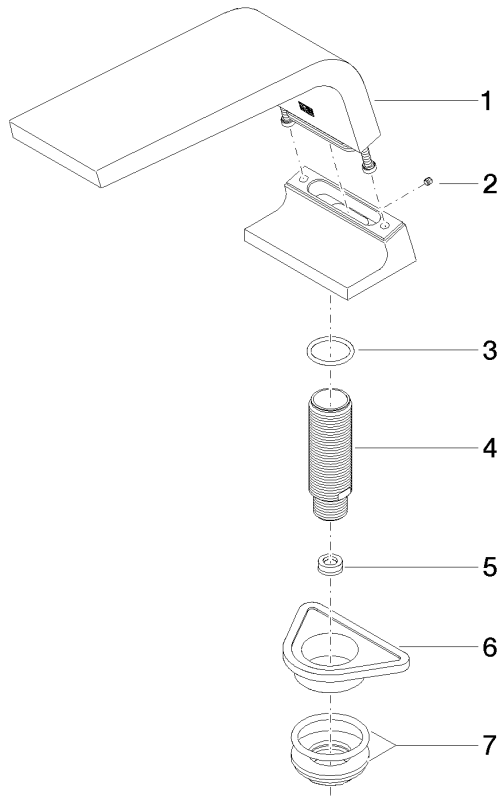

CL.1 Bath spout without diverter for deck mounting - Brushed Champagne (22kt Gold)

CL.1

13 612 705

- 200mm projection
- rectangular spray pattern with 55 individual jets
- height of mixer 125 mm
- height up to aerator 108 mm
- hole diameter 35 mm
- 1/2" connection
- max. flow 24.6 l/min at 3 bar flow pressure

	Brushed Champagne (22kt Gold)	13 612 705-46
	Chrome	13 612 705-00
	Brushed Platinum	13 612 705-06
	Dark Chrome	13 612 705-19
	Champagne (22kt Gold)	13 612 705-47
	Brushed Dark Platinum	13 612 705-99

13 612 705
mm [inches]

Flow rate chart

13 612 705
Parts for other
finishes can be found
here: [Chrome](#)

Spare parts list

No.	Item Number	Name	Quantity used	Delivery time
1	90 11 70 007 00-46	spout	1	30
2	09 31 11 099 90	pin	1	2
3	09 14 10 009 90	seal	1	2
4	09 30 01 117 90	connection	1	2
5	09 23 01 057 90	flow reducer	1	2
6	09 18 40 090 90	sleeve	1	2
7	04 23 10 004 03 90	fixing set	1	2